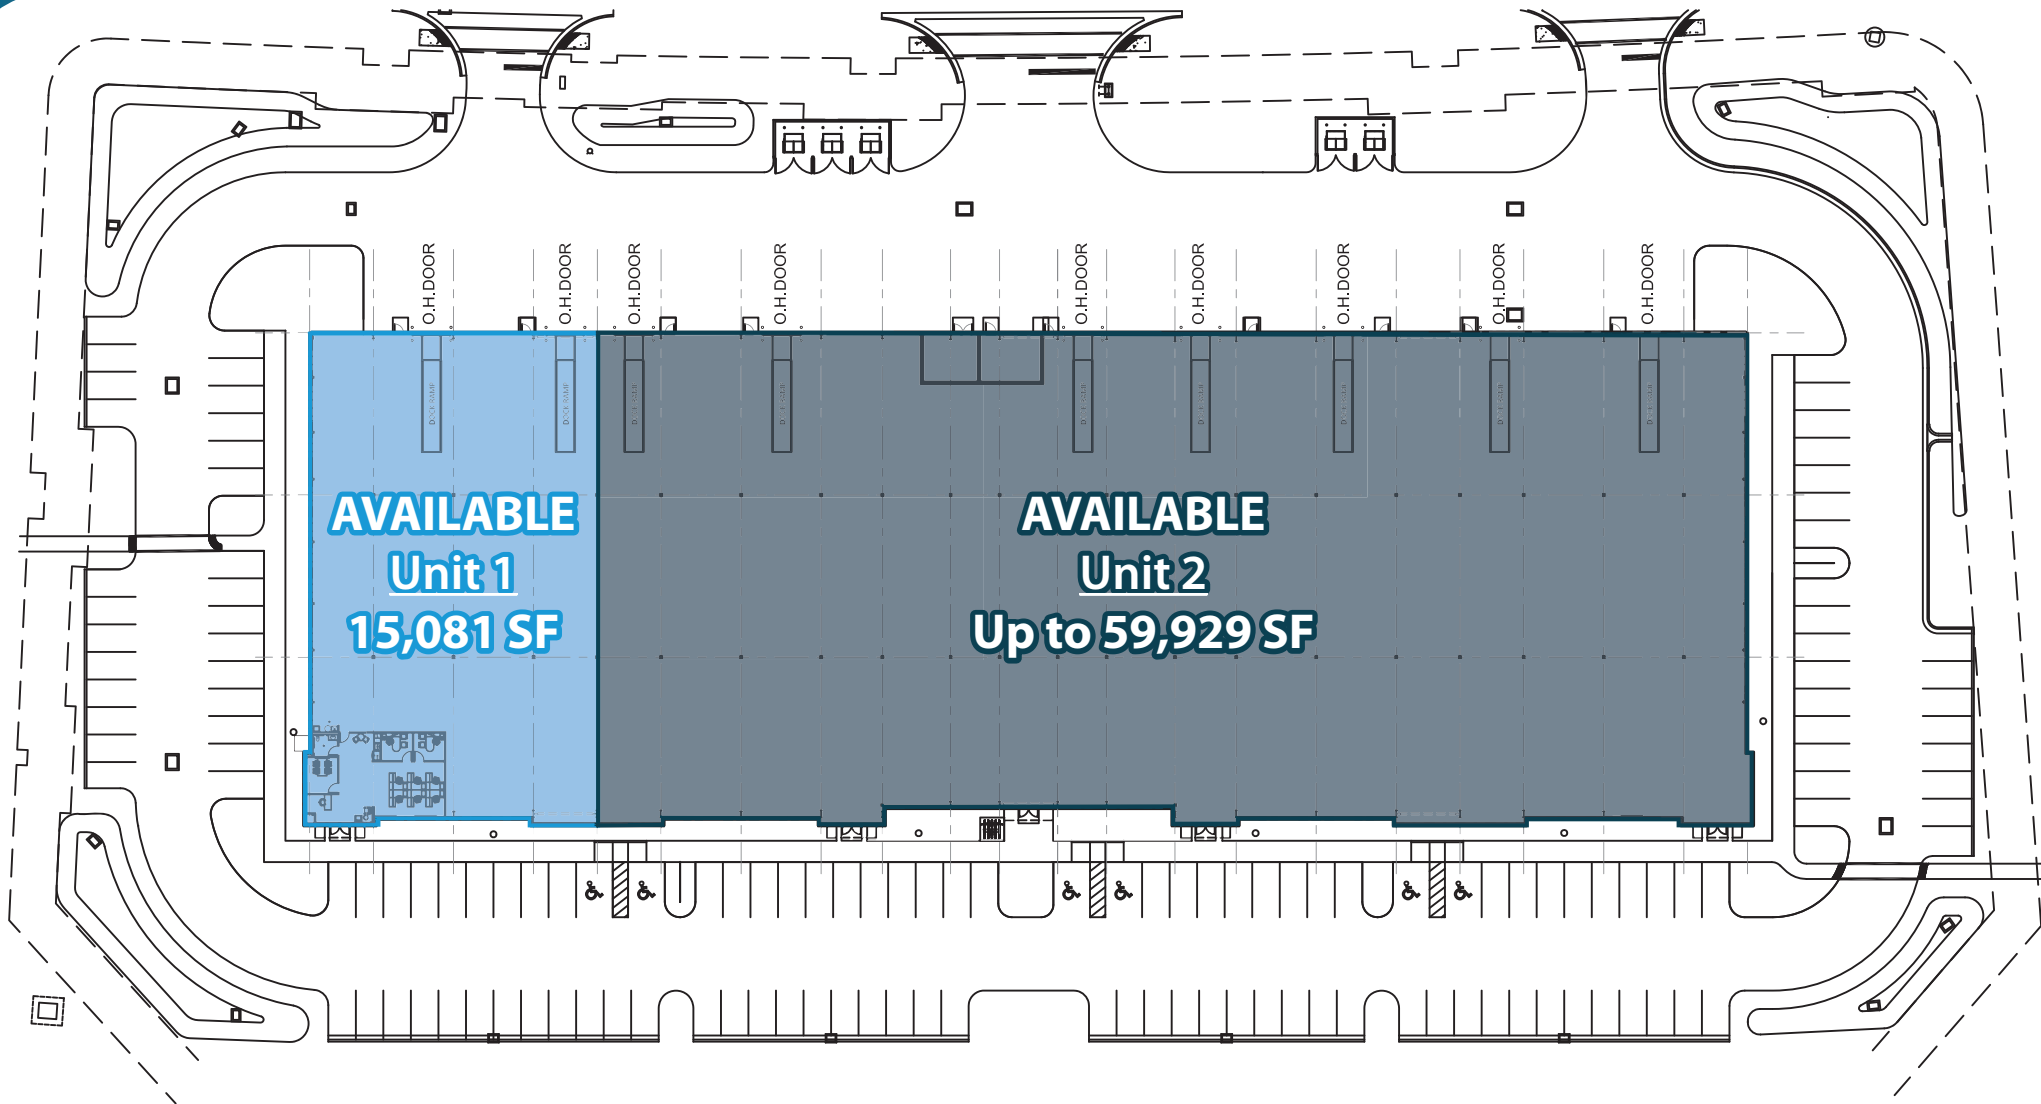

MERIDIAN BUSINESS CAMPUS

16101 - 16251 PARALLEL DRIVE, FORT MYERS, FLORIDA 33913

Clear Height Varies from 18' to 20'	Truck Court 53' Deep	Fully Sprinklered
12' x 14' Drive-In Doors	Bay Spacing Varies from 20' x 53' to 30' x 53'	1.83/1,000 SF Parking Ratio

LEE & ASSOCIATES
COMMERCIAL REAL ESTATE SERVICES

GEIS
DEVELOPMENT

Clear Height Varies from 18' to 20'	Truck Court 53' Deep	Fully Sprinklered
12' x 14' Drive-In Doors	Bay Spacing Varies from 20' x 53' to 30' x 53'	1.83/1,000 SF Parking Ratio