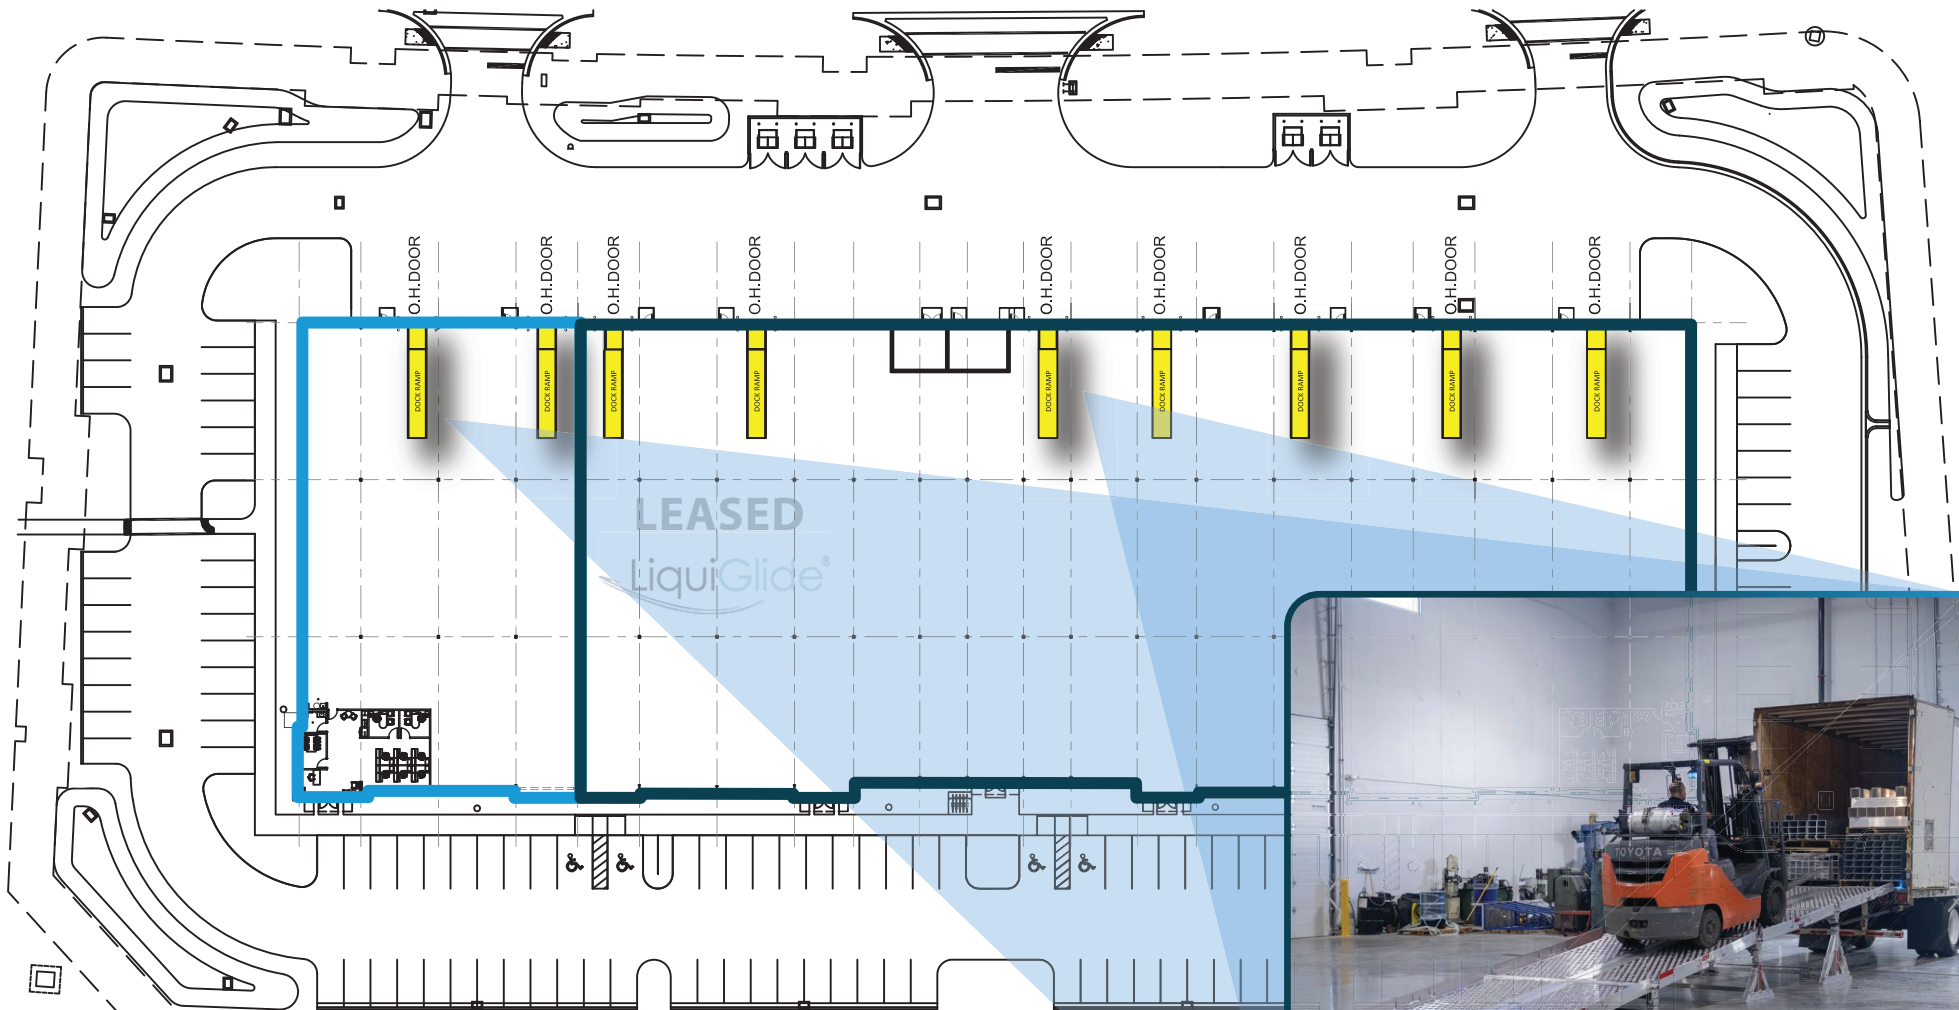

MERIDIAN BUSINESS CAMPUS BUILDING B - UP TO 59,929 SF REMAINING!

16140 PARALLEL DRIVE, FORT MYERS, FL 33913

LEE & ASSOCIATES
COMMERCIAL REAL ESTATE SERVICES

GEIS
DEVELOPMENT

DOCK RAMP LOADING CAPABILITIES!