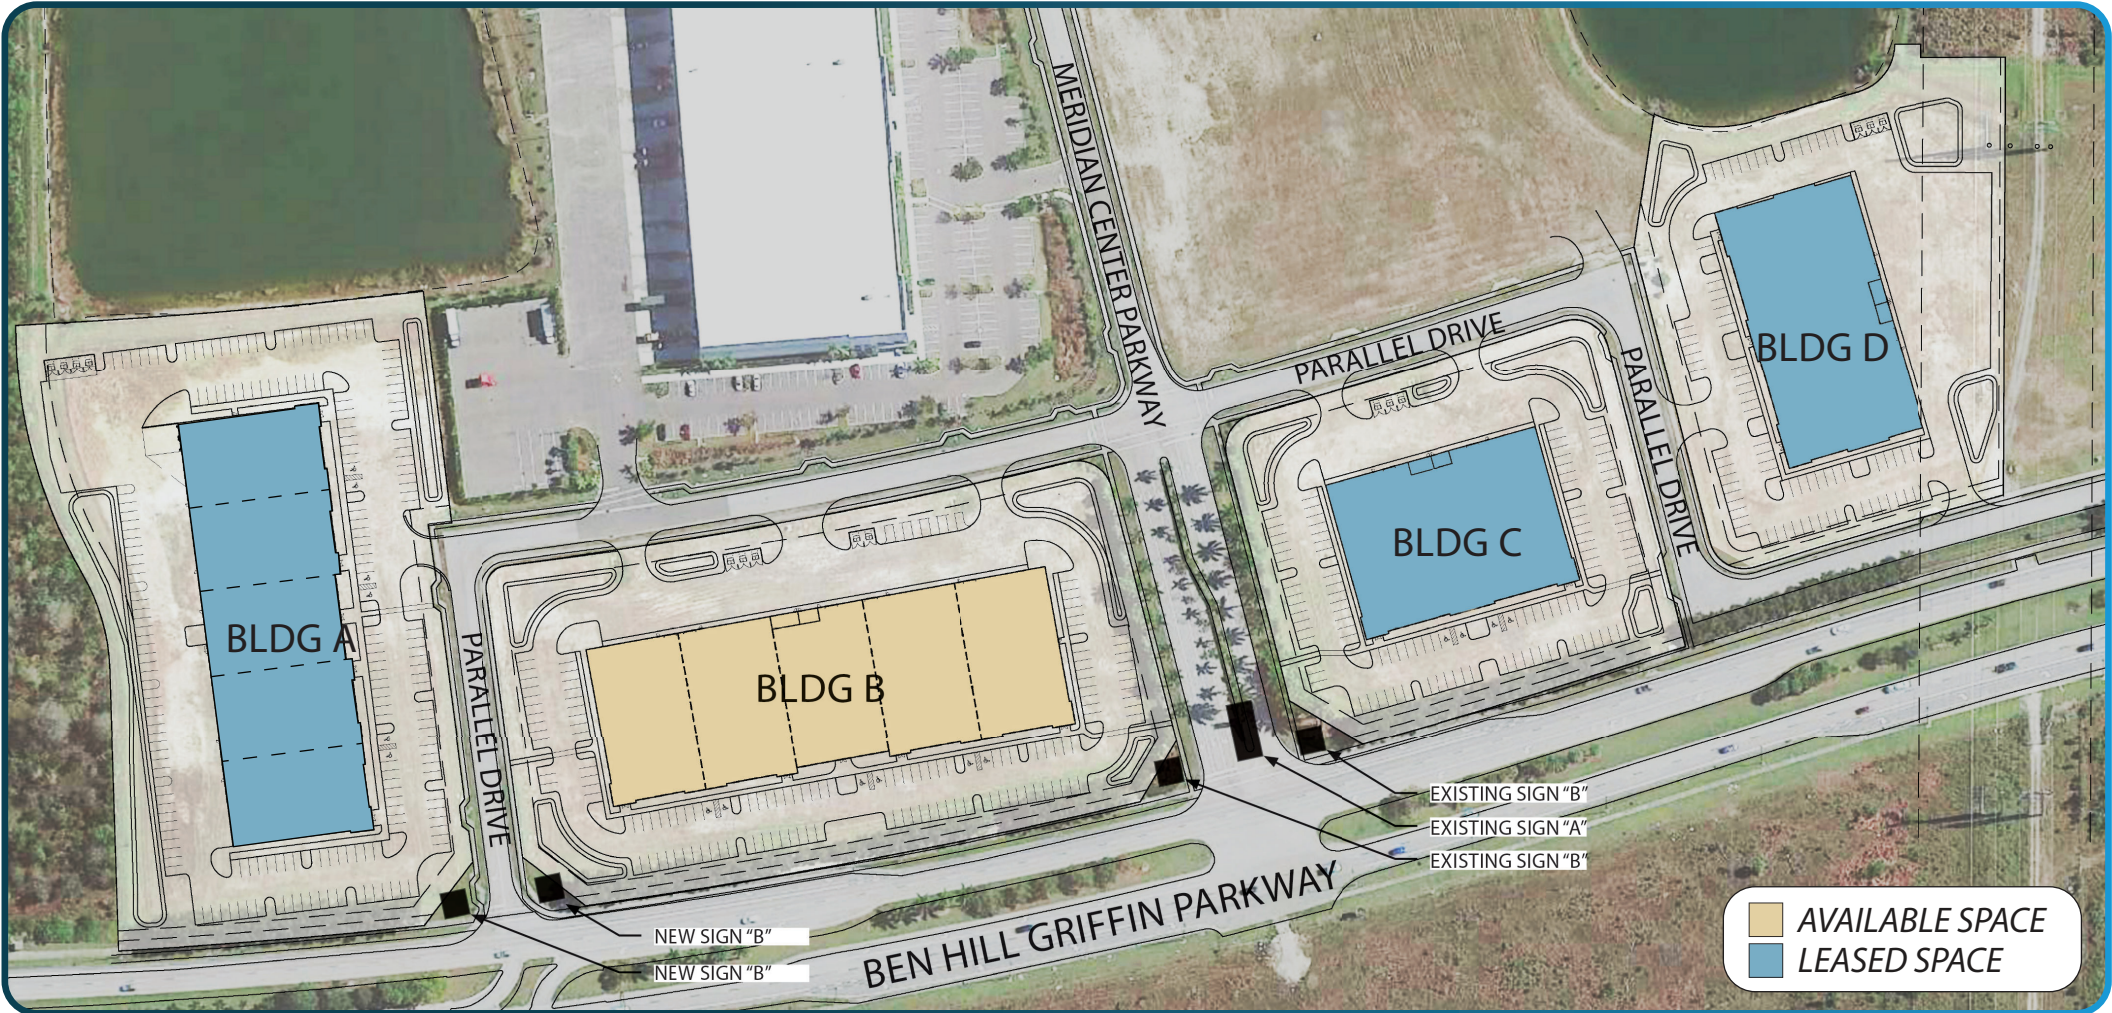

🌀 LEASE RATE	\$14.00 - \$16.95 / SF
🌀 RATE TYPE	Triple Net
🌀 CAM	\$3.25 / SF (2024 Est.)
🌀 AVAILABLE	15,081 SF to 59,929 SF

**ONLY 1
BUILDING
REMAINING!**

Meridian Business Campus Building B

16140 Parallel Drive
Fort Myers, Florida 33913

MERIDIAN BUSINESS CAMPUS

16101 - 16251 PARALLEL DRIVE, FORT MYERS, FLORIDA 33913

Clear Height Varies from 18' to 20'	Truck Court 53' Deep	Fully Sprinklered
12' x 14' Drive-In Doors	Bay Spacing Varies from 20' x 53' to 30' x 53'	1.83/1,000 SF Parking Ratio

LEE & ASSOCIATES
COMMERCIAL REAL ESTATE SERVICES

GEIS
DEVELOPMENT

Clear Height Varies from 18' to 20'	Truck Court 53' Deep	Fully Sprinklered
12' x 14' Drive-In Doors	Bay Spacing Varies from 20' x 53' to 30' x 53'	1.83/1,000 SF Parking Ratio