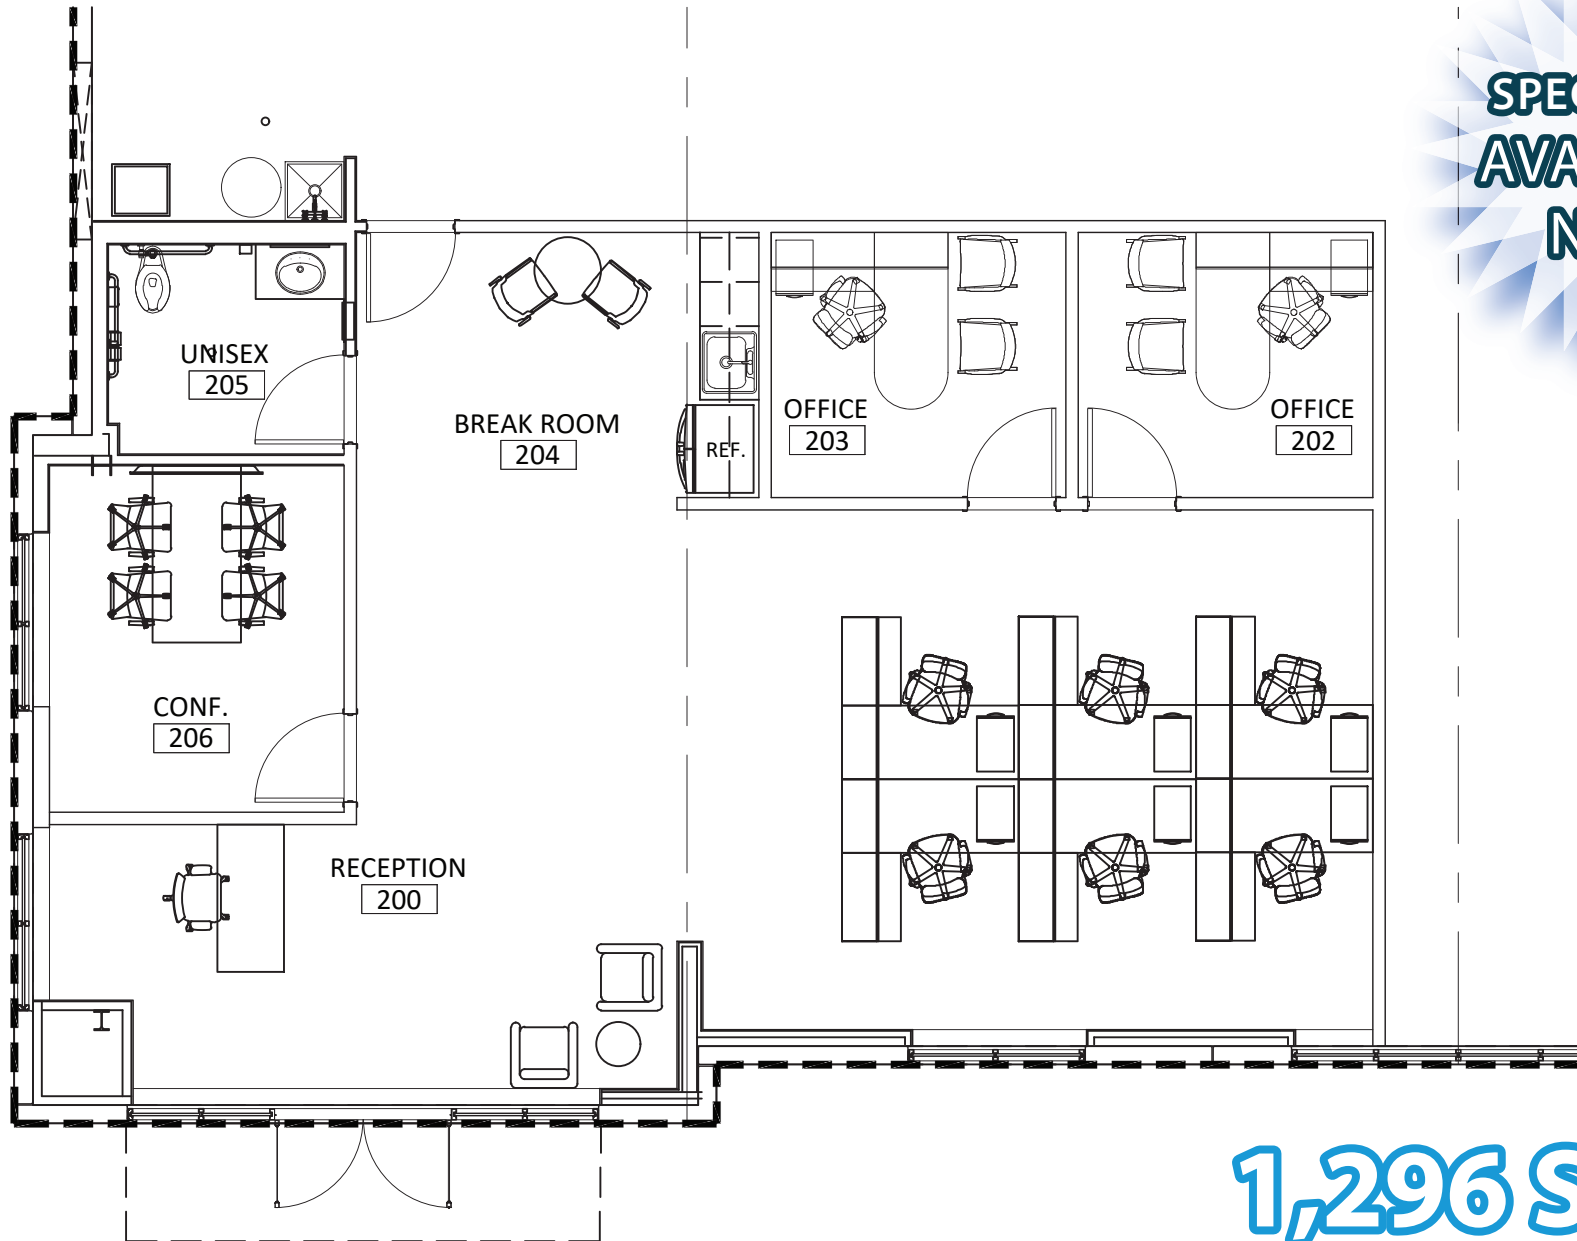

MERIDIAN BUSINESS CAMPUS BUILDING B - UNIT 1 SPEC OFFICE PLAN

16140 PARALLEL DRIVE, FORT MYERS, FL 33913

**SPEC OFFICE
AVAILABLE
NOW!**

1,296 SF